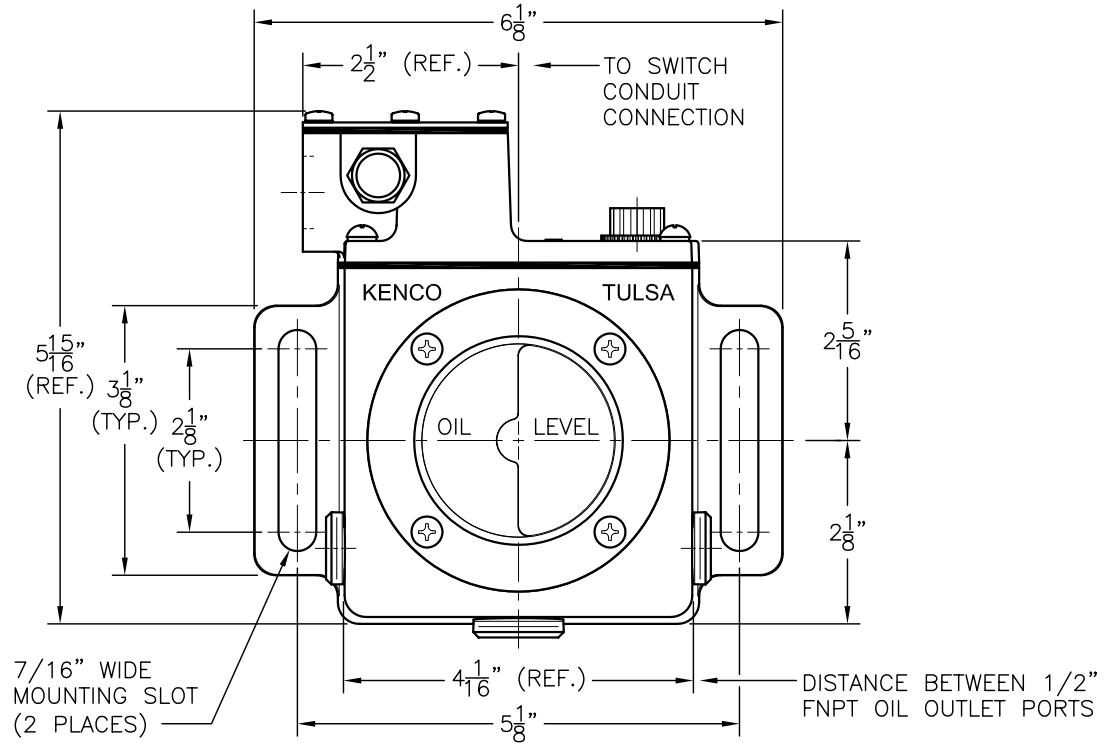

MODEL 512-TB

DIMENSIONS ARE FOR REFERENCE PURPOSES ONLY AND ARE SUBJECT TO CHANGE AT ANY TIME WITHOUT NOTICE
 COPYRIGHT © 2006-KENCO INTERNATIONAL, INC.-ALL RIGHTS RESERVED

REV.	DATE	BY	ECN	EXPLANATION:	KENCO ENGINEERING COMPANY TULSA, OKLAHOMA CONTROLLER, OIL LEVEL MODEL 512-TB (OUTLINE DRAWING)
DATE: 01-13-06 SHEET: 1 OF 1 DRAWING NUMBER DRN. BY: DS CHKD. BY: BC SCALE: 7/8"=1" REVISION: C-49713					