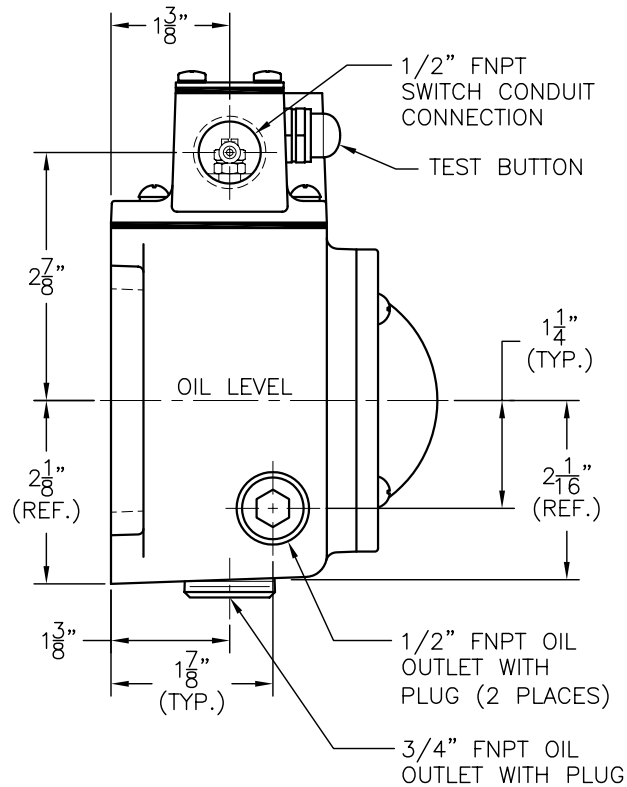

MODEL 512-TB

DIMENSIONS ARE FOR REFERENCE PURPOSES ONLY AND ARE SUBJECT TO CHANGE AT ANY TIME WITHOUT NOTICE
 COPYRIGHT © 2006-KENCO INTERNATIONAL, INC.-ALL RIGHTS RESERVED

REV.	DATE	BY	ECN	EXPLANATION:	KENCO ENGINEERING COMPANY TULSA, OKLAHOMA CONTROLLER, OIL LEVEL MODEL 512-TB (OUTLINE DRAWING)
DATE: 01-13-06 SHEET: 1 OF 1 DRAWING NUMBER DRN. BY: DS CHKD. BY: BC SCALE: 7/8"=1" REVISION: C-49713					