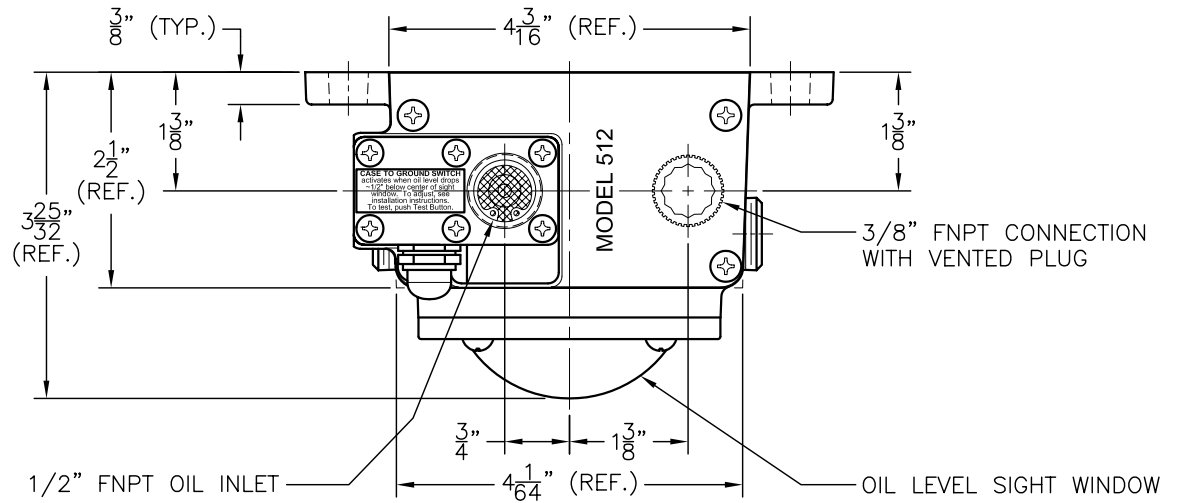

MODEL 512-TB

DIMENSIONS ARE FOR REFERENCE PURPOSES ONLY AND ARE SUBJECT TO CHANGE AT ANY TIME WITHOUT NOTICE
 COPYRIGHT © 2006-KENCO INTERNATIONAL, INC.-ALL RIGHTS RESERVED

REV.	DATE	BY	ECN	EXPLANATION:	KENCO ENGINEERING COMPANY TULSA, OKLAHOMA CONTROLLER, OIL LEVEL MODEL 512-TB (OUTLINE DRAWING)
DATE: 01-13-06 SHEET: 1 OF 1 DRAWING NUMBER DRN. BY: DS CHKD. BY: BC SCALE: 7/8"=1" REVISION: C-49713					